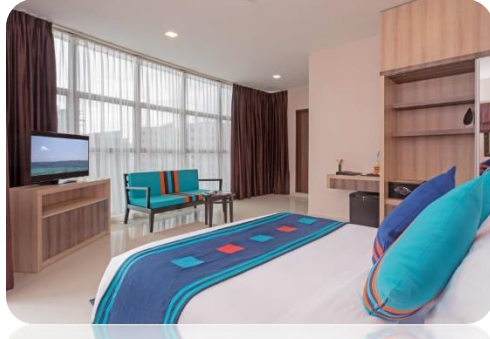

4. Champa Central Hotel

The most conveniently located, award-winning city hotel in Male', Maldives. As the preferred choice for business, leisure, and events, 4-star Champa Central Hotel offers the comforts of a modern venue, affordable rates, and premium quality at great value. Enjoy the benefits of a hotel managed by Crown & Champa Resorts.

Location: K.Male'

Hotel Focal: Aliyya

Contact No/ Email: +960 7963945
reservations@champacentralhotel.com

Guest Room Block/ Discounted Rates:

Total Rooms: -
*Superior Room:
- \$110.00 Single Occupancy Per Night
- \$130 Double Occupancy Per Night

* Deluxe Room:
- \$130 Single Occupancy Per Night
- \$170.00 Double Occupancy Per Night

* Executive Room:
- \$170 Single Occupancy Per Night
- \$210 Double Occupancy Per Night

Official Website: <https://www.champacentralhotel.com/>