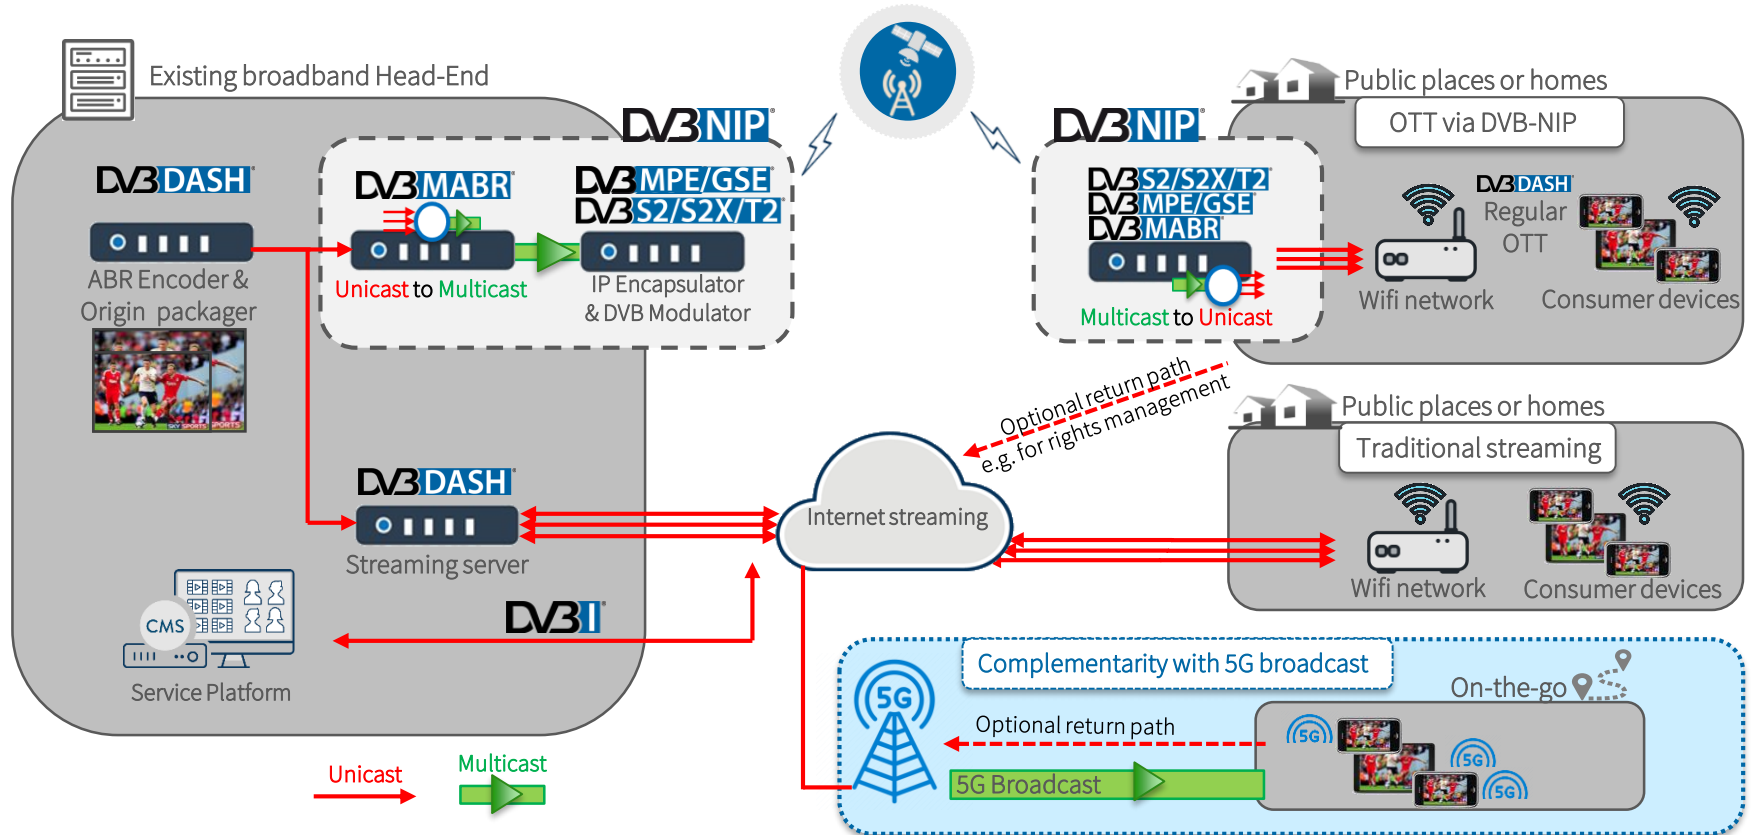

DVB Native IP can easily offload IP networks and fill gaps

Leveraging **existing** broadband and broadcast infrastructures