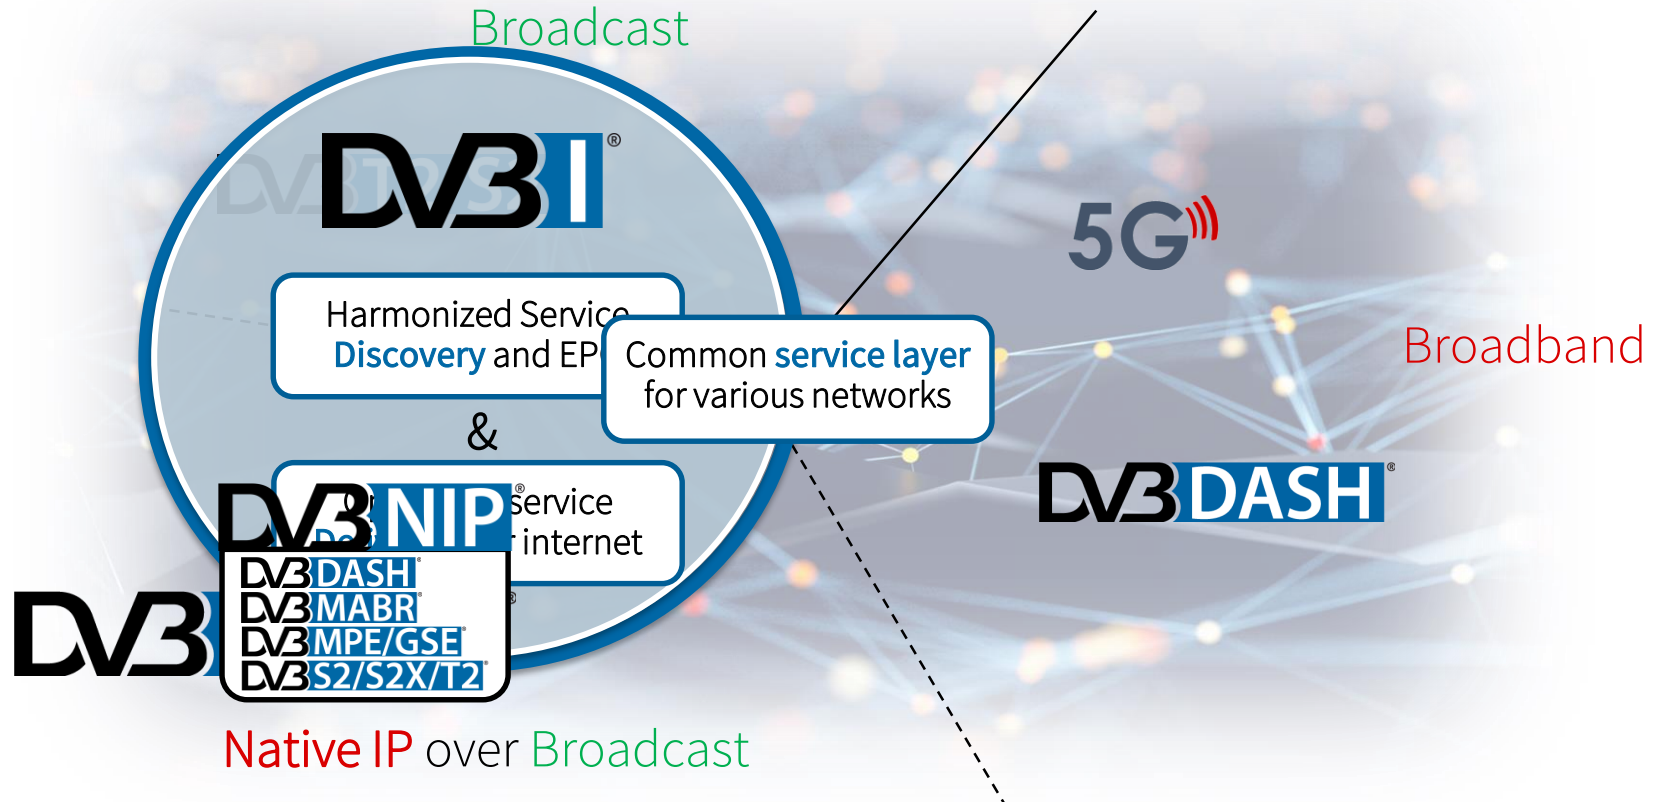

DVB is building tools that get the best out of both worlds.

Agenda

DVB's shift in focus

From hermetic silos to a converged media delivery ecosystem

Native IP (DVB-NIP) for media streaming over broadcast

Useful links, webinars & demos

- ✓ A more **sustainable digital world**
thanks to the power consumption
impact reduced

Agenda

DVB's shift in focus

From hermetic silos to a converged media delivery ecosystem

Native IP (DVB-NIP) for media streaming over broadcast

DVB-I, a harmonized and network-agnostic service layer

Useful links, webinars & demos

DVB-I Service Discovery in a nutshell

DVB-I (TS 103 770) defines the mechanisms for the **discovery of service lists** and to retrieve EPG over the internet

DVB-DASH (TS 103 285) is the optimized streaming format defined for the **delivery of DVB services** over the internet

DVB-I offers a common service layer across networks

German Public Pilot from ARD Playout center & RBB
(based on the [DVB-I Reference application](#))