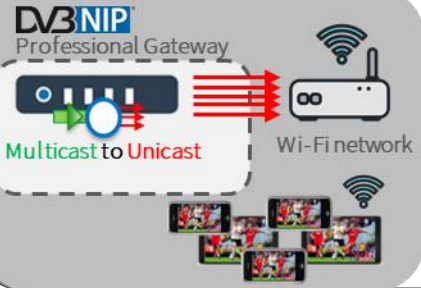

- ❖ Educational channels in rural villages