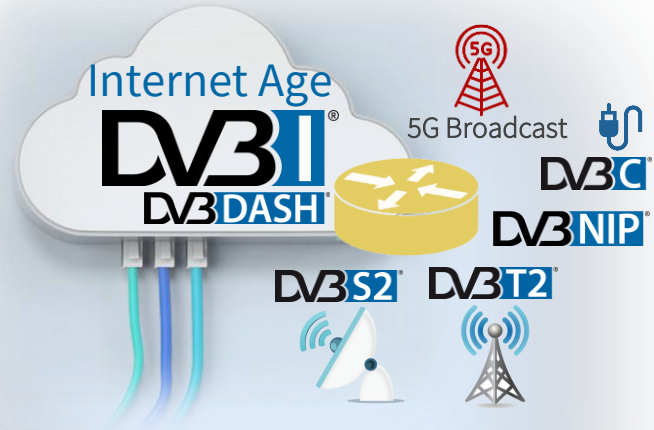

Service **discovery** is the new hot topic

- Common discovery mechanism across networks
- Hybrid delivery mechanism made seamless
- Smooth migrations to IP facilitated

DVB is building tools that get the best out of both worlds.