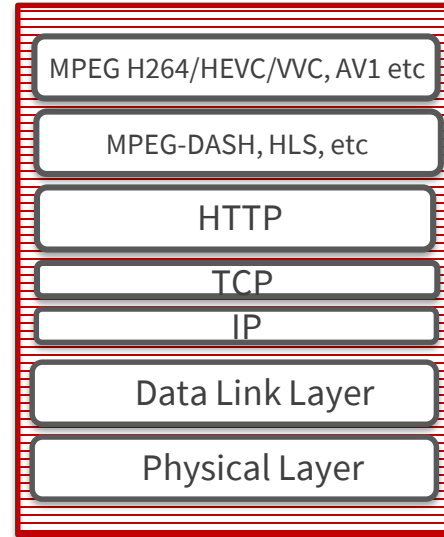

Broadband

→ User-friendly UX (EPG etc)