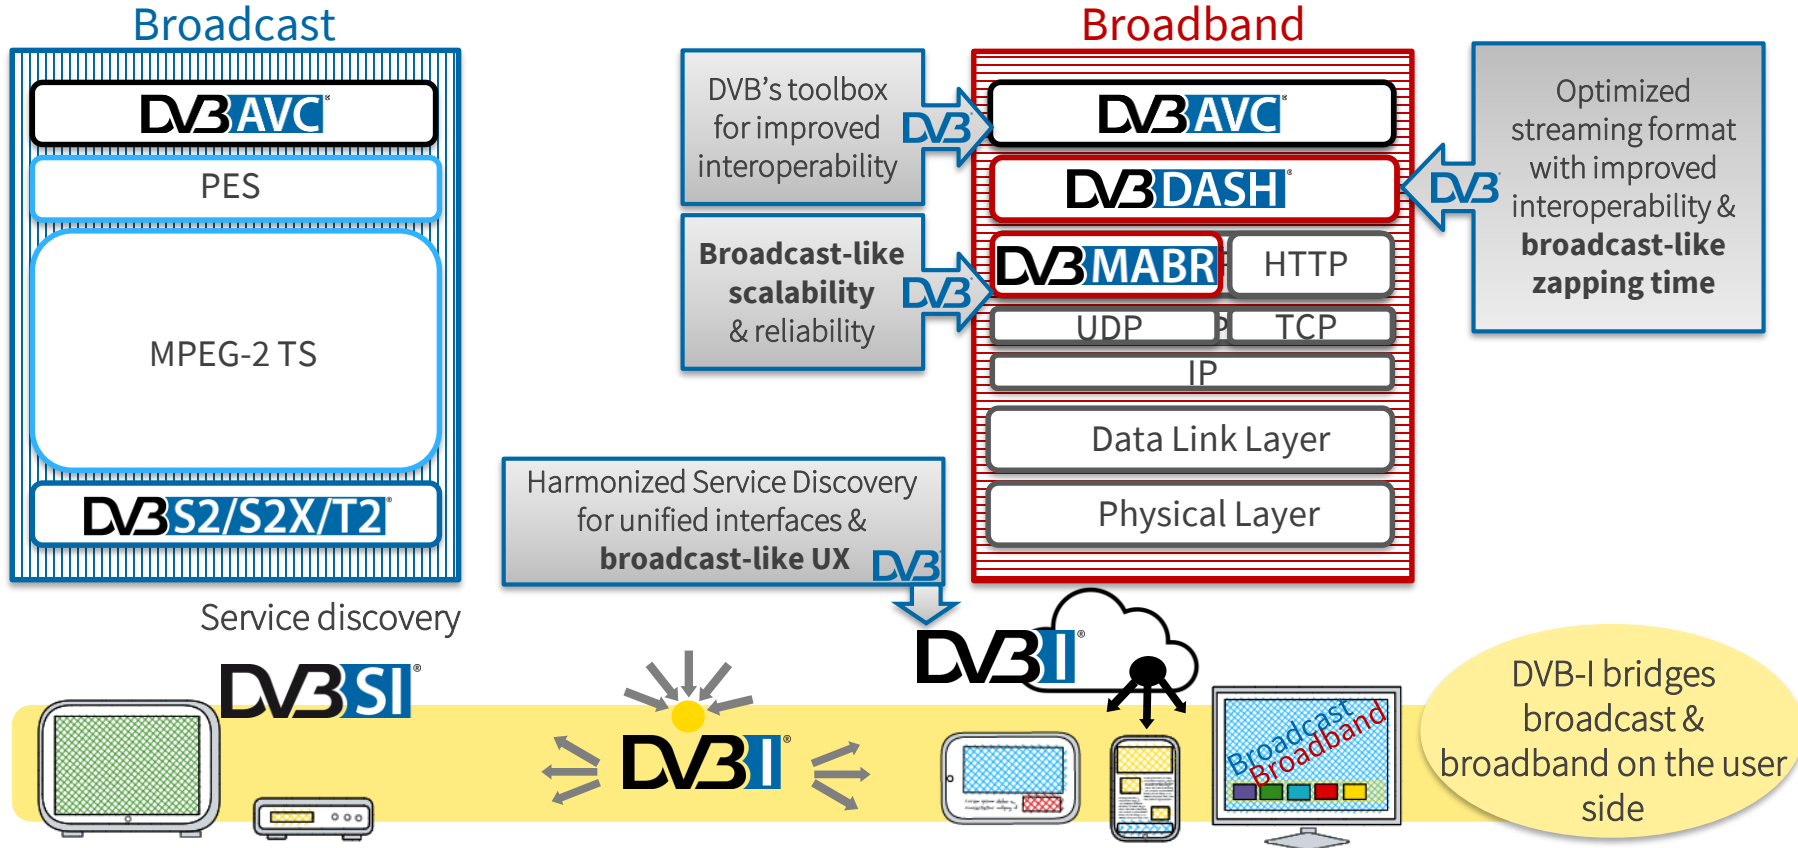

DVB is building tools that get the best out of both worlds.

Agenda

DVB's shift in focus

From hermetic silos to a converged media delivery ecosystem

Native IP (DVB-NIP) for media streaming over broadcast

Useful links, webinars & demos

Broadcast and broadband used to be hermetic silos

Broadcast

Broadband

→ User-friendly UX (EPG etc)

DVB brings broadcast-like experience to broadband

A converged media delivery ecosystem is enabled thanks to DVB-NIP & DVB-I

DVB-NIP bridges broadcast & broadband on the transport layer

DVB-I bridges broadcast & broadband on the user side

Agenda

DVB's shift in focus

From hermetic silos to a converged media delivery ecosystem

Native IP (DVB-NIP) for media streaming over broadcast

DVB-DASH (TS 103 285) is the optimized streaming format defined for the **delivery of DVB services** over the internet

DVB-I offers a common service layer across networks

German Public Pilot from ARD Playout center & RBB
(based on the [DVB-I Reference application](#))