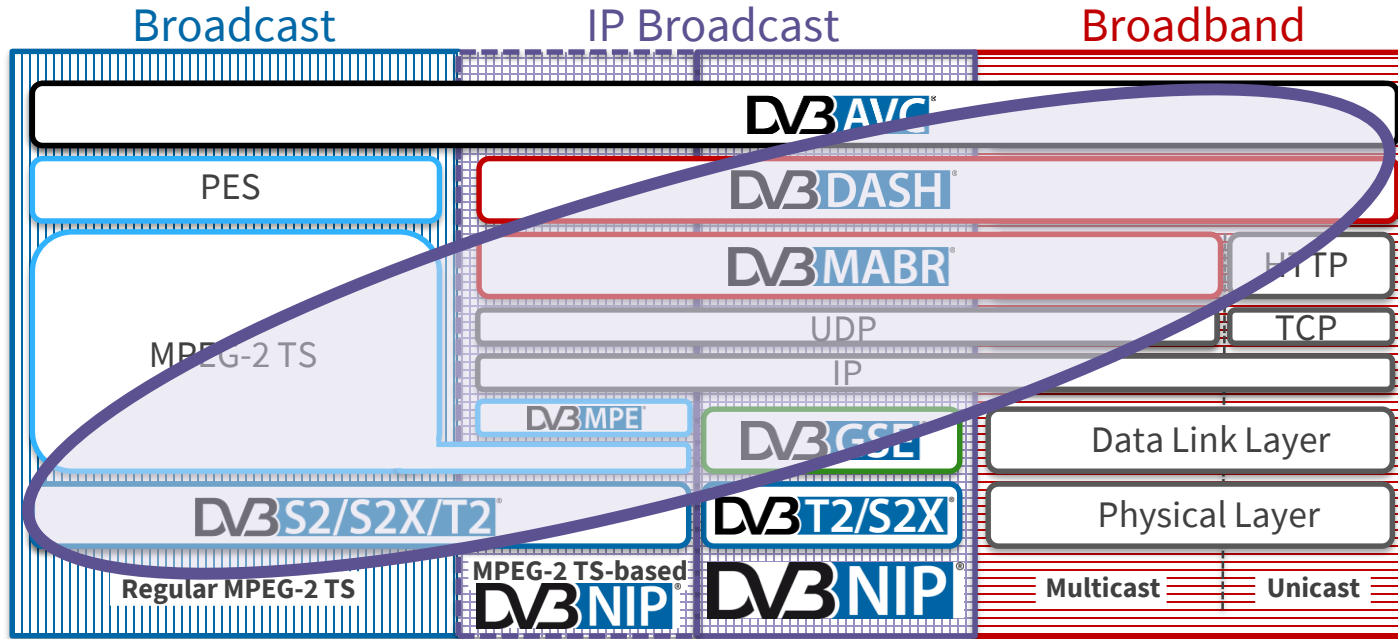

DVB-NIP bridges broadcast & broadband on the transport layer

DVB-I bridges broadcast & broadband on the user side

Agenda

DVB's shift in focus

From hermetic silos to a converged media delivery ecosystem

Native IP (DVB-NIP) for media streaming over broadcast